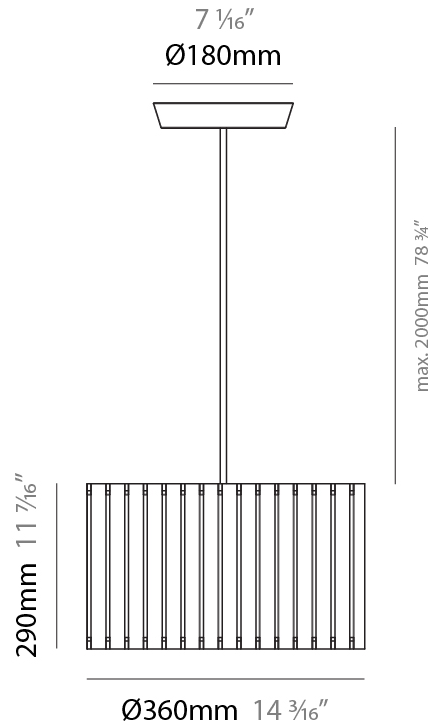

PROJECT	
TYPE	
SPECIFIER	
QUANTITY	
DATE	

LUZ OCULTA WOOD SUSPENSION

D51039- -
base number   Finish Options   Finish Options

1. To build a product code in our configurator select the specify button on the base model # product page
2. To build a manual product code on this datasheet choose from the options listed below in blue font and add the suffix to the base model #

GENERAL

Series: Luz Oculta
Subseries: Luz Oculta Wood
Brand: Fambuena
Division: Design
Mounting Type: Suspension
Mounting Location: Ceiling
Subcategory: Pendant

PHYSICAL

Shape: Rectangle
Diameter (mm): 360
Diameter (in): 14 ³/₁₆
Height (mm): 290
Height (in): 11 ⁷/₁₆
Light Distribution: Direct / Indirect
Fixture Finish: [DOW / NAT](#)
Holder Finish: BRA / BRZ
Fixture Material: Metal / Wood
Cable Details: Cable length 2000mm / 79"

ELECTRICAL

Number of Lamps: 1
Lamp Type: LED Retrofit
Lamp Shape: A19
Bulb Included: Bulb Not Included
Max. Wattage Per Lamp (W): 7
Lamp Base: E26
Input Voltage (V): 120
Upon Request: 277Vac / GU24

LED

OPTICAL

RATINGS AND CERTIFICATIONS

Certified By: Certified for North American Standards
IP rating: IP20