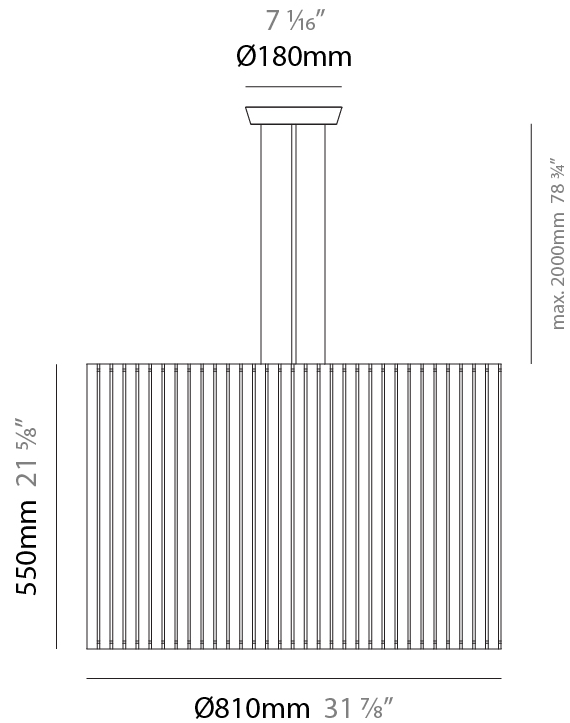

PROJECT	_____
TYPE	_____
SPECIFIER	_____
QUANTITY	_____
DATE	_____

LUZ OCULTA WOOD SUSPENSION

D51035-

base number	Finish	Finish
	Options	Options

1. To build a product code in our configurator select the specify button on the base model # product page
2. To build a manual product code on this datasheet choose from the options listed below in blue font and add the suffix to the base model #

GENERAL

Series: Luz Oculta
Subseries: Luz Oculta Wood
Brand: Fambuena
Division: Design
Mounting Type: Suspension
Mounting Location: Ceiling
Subcategory: Pendant

PHYSICAL

Shape: Rectangle
Diameter (mm): 810
Diameter (in): 31 ⁷/₈
Height (mm): 550
Height (in): 21 ⁵/₈
Light Distribution: Direct / Indirect
Fixture Finish: DOW / NAT
Holder Finish: BRA / BRZ
Fixture Material: Metal / Wood
Cable Details: Cable length 2000mm / 79"

ELECTRICAL

Number of Lamps: 3
Lamp Type: LED Retrofit
Lamp Shape: A19
Bulb Included: Bulb Not Included
Total Output Wattage (W): 36
Max. Wattage Per Lamp (W): 12
Lamp Base: E26
Input Voltage (V): 120
Upon Request: 277Vac / GU24

LED

OPTICAL

RATINGS AND CERTIFICATIONS

Certified By: Certified for North American Standards
IP rating: IP20