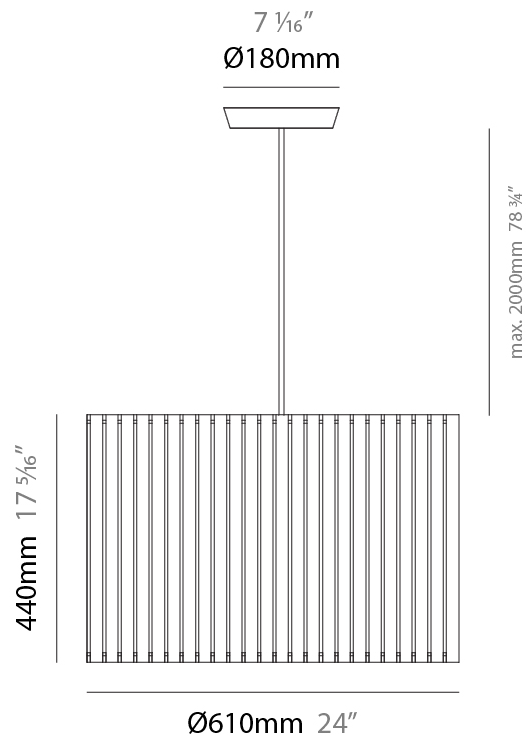

PROJECT	_____
TYPE	_____
SPECIFIER	_____
QUANTITY	_____
DATE	_____

LUZ OCULTA WOOD SUSPENSION

D51037- _____ - _____
base number   Finish Options   Finish Options

1. To build a product code in our configurator select the specify button on the base model # product page
2. To build a manual product code on this datasheet choose from the options listed below in blue font and add the suffix to the base model #

GENERAL

Series: Luz Oculta
Subseries: Luz Oculta Wood
Brand: Fambuena
Division: Design
Mounting Type: Suspension
Mounting Location: Ceiling
Subcategory: Pendant

PHYSICAL

Shape: Rectangle
Diameter (mm): 610
Diameter (in): 24
Height (mm): 440
Height (in): 17 ⁵/₁₆"
Light Distribution: Direct / Indirect
Fixture Finish: DOW / NAT
Holder Finish: BRA / BRZ
Fixture Material: Metal / Wood
Cable Details: Cable length 2000mm / 79"

ELECTRICAL

Number of Lamps: 1
Lamp Type: LED Retrofit
Lamp Shape: A19
Bulb Included: Bulb Not Included
Max. Wattage Per Lamp (W): 12
Lamp Base: E26
Input Voltage (V): 120
Upon Request: 277Vac / GU24

LED

OPTICAL

RATINGS AND CERTIFICATIONS

Certified By: Certified for North American Standards
IP rating: IP20