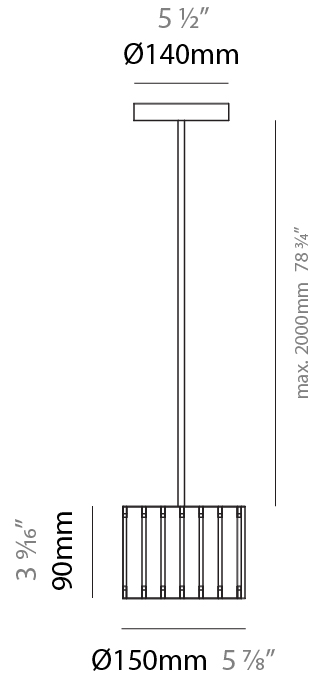

LUZ OCULTA WOOD SUSPENSION

D51043- _____ - _____

base number   Finish Options   Finish Options

1. To build a product code in our configurator select the specify button on the base model # product page
2. To build a manual product code on this datasheet choose from the options listed below in blue font and add the suffix to the base model #

GENERAL

Series: Luz Oculta
Subseries: Luz Oculta Wood
Brand: Fambuena
Division: Design
Mounting Type: Suspension
Mounting Location: Ceiling
Subcategory: Pendant

PHYSICAL

Shape: Rectangle
Diameter (mm): 150
Diameter (in): 5 7/8
Height (mm): 90
Height (in): 3 9/16
Light Distribution: Direct / Indirect
Fixture Finish: [DOW / NAT](#)
Holder Finish: BRA / BRZ
Fixture Material: Metal / Wood
Cable Details: Cable length 2000mm / 79"

ELECTRICAL

Number of Lamps: 1
Lamp Type: LED Retrofit
Lamp Shape: T4
Bulb Included: Bulb Not Included
Max. Wattage Per Lamp (W): 3
Lamp Base: G9
Input Voltage (V): 120

LED

OPTICAL

RATINGS AND CERTIFICATIONS

Certified By: Certified for North American Standards
IP rating: IP20

PROJECT
TYPE
SPECIFIER
QUANTITY
DATE